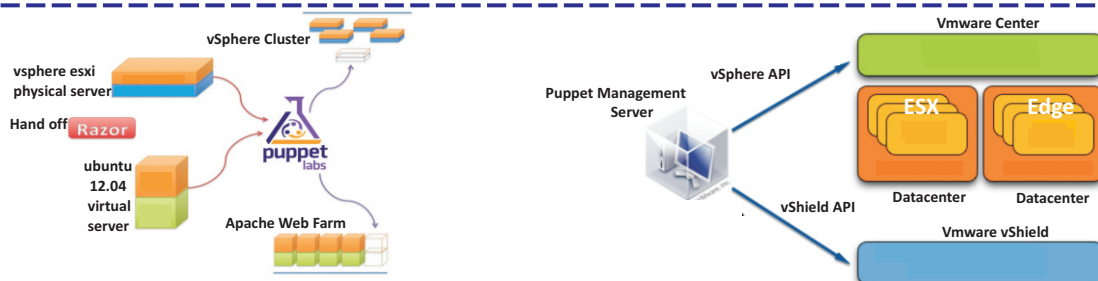

#### **Speed:**

Reduce cycle times to get more software deployed faster. Because you know the exact configuration of your machines, you can make fast, iterative changes. Puppet Enterprise abstracts desired confn from the underlying infrastructure remaking it possible to shift on a dime.

#### **Productivity:**

Instead of manually running the same script a thousand times over, you can define a configuration once, and apply it to thousands of machines. Puppet Enterprise monitors every device's desire d-state configuration and automatically remediat configuration drift so you have consistent, predictable infrastructure.

#### **Insight:**

You get detailed insight into the exact hardware and software configuration of your machines and devices. Instead of sifting through log files, you get graphical view of your infrastructure changes, including the ability to quickly see what changes and how those changes came about.